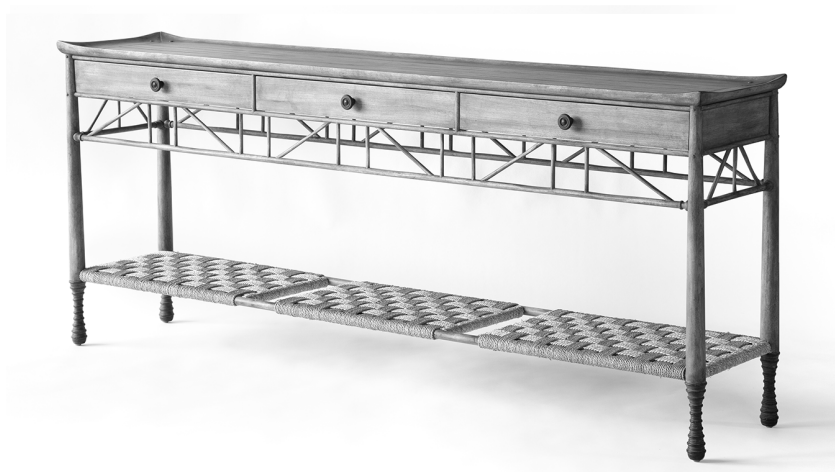

"Weathered Grey Walnut" on Walnut w/ ebonized accents
and woven sea grass

2401d
Thebes Console with Drawers

Thebes Console with Drawers #2401d

This console was inspired by the “Thebes Stool” produced by Liberty of London in 1884 and based on drawings of ancient Egyptian furniture published at that time.

circa: 1870-1910 English Aesthetic

Detail

FURNITURE

Dimensions: 68"w x 17"d x 31"h w/ Drawers and Sea Grass under shelf

Wood: Walnut (shown)

Wood option: White Oak, African Mahogany

Finish: “Weathered Grey on Walnut” w/ ebonized feet, medium distress & hand planing

Finish option: Any

VARIATION Low Table, Side Table, Bedside Table w/ Drawer, Dining Table