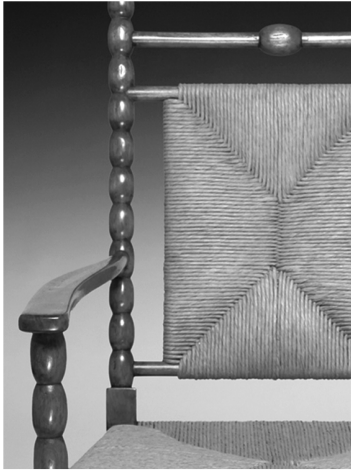

"Italian Walnut" on Walnut w/ raw rush

1106
Bobbin Dining Armchair

Bobbin Dining Armchair

#1106

The turned “bobbin” technique of the 17th century was employed to reduce the bulkiness of the furniture and later became synonymous with the English “rural” style.

circa: 1880-1910 English Arts and Crafts

Detail

Armchair

Side Chair

FURNITURE

Dimensions: 25"w x 26"d x 40.25"h
Seat ht: 18"h, Arm ht: 26.75"h

Wood: Walnut (shown)
Wood options: Alder, White Oak, African Mahogany

Finish: “Italian Walnut” on Walnut, medium distress w/ hand planing & Raw Rush (shown)
Finish option: Any

Rush options: Raw Rush, Stained to match finish, Honey Seal

UPH option: Knife-edged tie-on loose seat cushion
COM: 1 yard plain