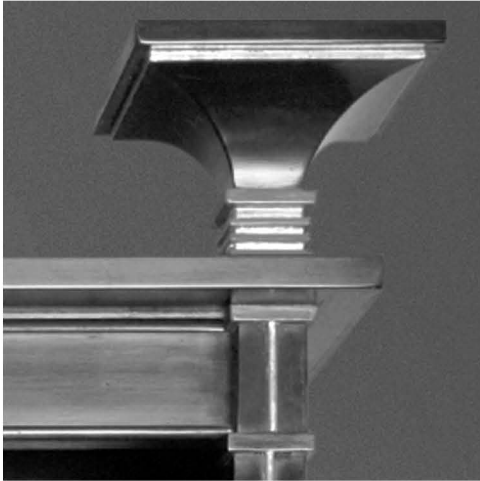

Ebony w/ Red & Yellow Gold accents

3500
Papyrus Bibliotech

Papyrus Bibliotech

#3500

This bookcase is a modern interpretation of the Anglo-Egyptian theme of the Aesthetic Movement. The vertical members are a stylistic representation of papyrus.

circa: English Aesthetic

Detail

Detail

FURNITURE

Dimensions: 62"w x 19.5"d x 92.25"h

Wood: Mahogany (shown)

Finish: Ebonized Mahogany w/ Aesthete Red & Antiqued Yellow Gold accents (shown)

Finish option: Any