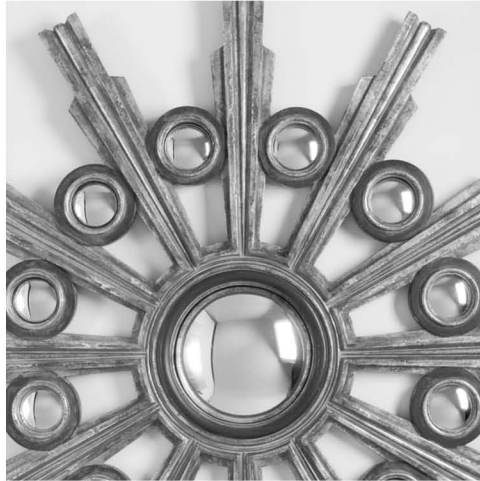

Distressed Bourghese White Gold w/ brown clay

Polished & Honed Black Lacquer

301
Bernini Starburst Mirror

Bernini Starburst Mirror

#301

This mirror was inspired by the interior of the dome and cupola at S. Maria dell 'Assunzione in Ariccia by Gianlorenzo Bernini.

circa: 1662-4 Italian Baroque

Detail

MIRROR

Dimensions: 48" dia x 1.5"d

Finish: Bourghese White Gold, distressed (shown)

Finish option: Any including Polished & Honed Lacquer (shown in Black), White Gold, Antique Paint or Wood Stain

Mirror: Clear Convex

Mirror option: Antiqued Convex, Flat Mirror

VARIATION