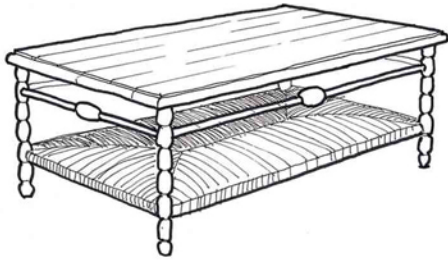

"Worn Ebonized Beech" on Alder

2102
Bobbin Low Table

Bobbin Low Table

#2102

This table is inspired by the turned “Bobbin” technique of the 17th century which was employed to reduce the bulkiness of the furniture and named for the wooden spools used for storing thread.

circa: 1870-1910 English Aesthetic

Rectangular Table with rush undershelf

Detail of Round Table with wood shelf

FURNITURE

Dimensions: 48"w x 30"d x 19"h w/ rush or wood shelf - *rectangular version*

Dimensions: 42"dia. x 19"h w/ rush or wood shelf - *round version*

Dimen. option: *Custom sizes available*

Wood: Alder (shown)

Wood option: Oak, Walnut

Finish: "Worn Ebonized Beech" on Alder, distress w/ hand planing (shown)

Finish option: Any

Rush option: Raw Rush, Honey Seal or Stained to match finish

VARIATION

Undershelf can be either wood planks or rush.

Side Table, Bedside Table w/ Drawer, Console, Seating & Bed